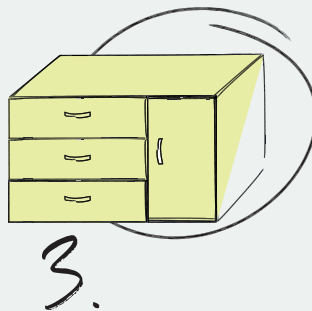

STIVARO FLEX

Hinge doors, drawers and open compartments are available for the front design.

Stivaro Flex

STIVARO LIGRAN

Characteristic features are the thin material and the precisely composed joint pattern, which is fully accentuated by the handleless fronts with push-to-open fittings.

Stivaro Ligran

STIVARO ISLAND

With the Stivaro Island, 2 Stivaro Flex are placed against each other at the back and connected with a continuous top and sides.

Stivaro Island

STIVARO FIX

The Stivaro Fix solitaire consists of 6 different prefabricated configurations. From a simple chest of drawers to a chest of drawers with a desk on top.

Stivaro Fix

Checklist

DRESSERS & SOLITAIRE FURNITURE

Planning dimensions

STANDARD ELEMENT

- Stivaro Flex / Stivaro Ligran (Wallmounted)
- Height: 320 – 1280 mm (640 mm)
- Width: 500 – 2700 mm (2400 mm)
- Depth: 280 – 600 mm (450 mm)

- Stivaro Island
- Min. (w x d): 800 x 800 mm
- Max. (w x d): 1800 x 1200 mm
- Cabinet height: 780 mm (fix)

DRAWERS

- 1
- 2
- 3
- _____

HINGED DOORS

- 1
- 2
- 3
- _____

SHELVES

- 1
- 2
- 3
- _____

SURFACES