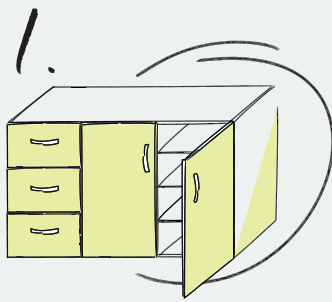

Checklist

DRESSERS & SOLITAIRE FURNITURE

SOLITAIRE FURNITURE FROM RAUMPLUS

The term is not common, so we would like to start by explaining what solitaire furniture at raumplus means. A solitaire piece of furniture is a piece of furniture that stands alone and can be added to an existing piece of furniture or room solution. This can be, for example, a narrow chest of drawers in the hallway. It creates additional storage space for daily companions such as keys & co.

STIVARO FLEX

Hinge doors, drawers and open compartments are available for the front design.

Stivaro Flex

STIVARO LIGRAN

Characteristic features are the thin material and the precisely composed joint pattern, which is fully accentuated by the handleless fronts with push-to-open fittings.

Stivaro Ligran

STIVARO ISLAND

With the Stivaro Island, 2 Stivaro Flex are placed against each other at the back and connected with a continuous top and sides.

Stivaro Island

STIVARO FIX

The Stivaro Fix solitaire consists of 6 different prefabricated configurations. From a simple chest of drawers to a chest of drawers with a desk on top.

Stivaro Fix

Checklist

DRESSERS & SOLITAIRE FURNITURE

Planning dimensions

STANDARD ELEMENT

- Stivaro Flex / Stivaro Ligran (Wallmounted)
- Height: 320 – 1280 mm (640 mm)
- Width: 500 – 2700 mm (2400 mm)
- Depth: 280 – 600 mm (450 mm)